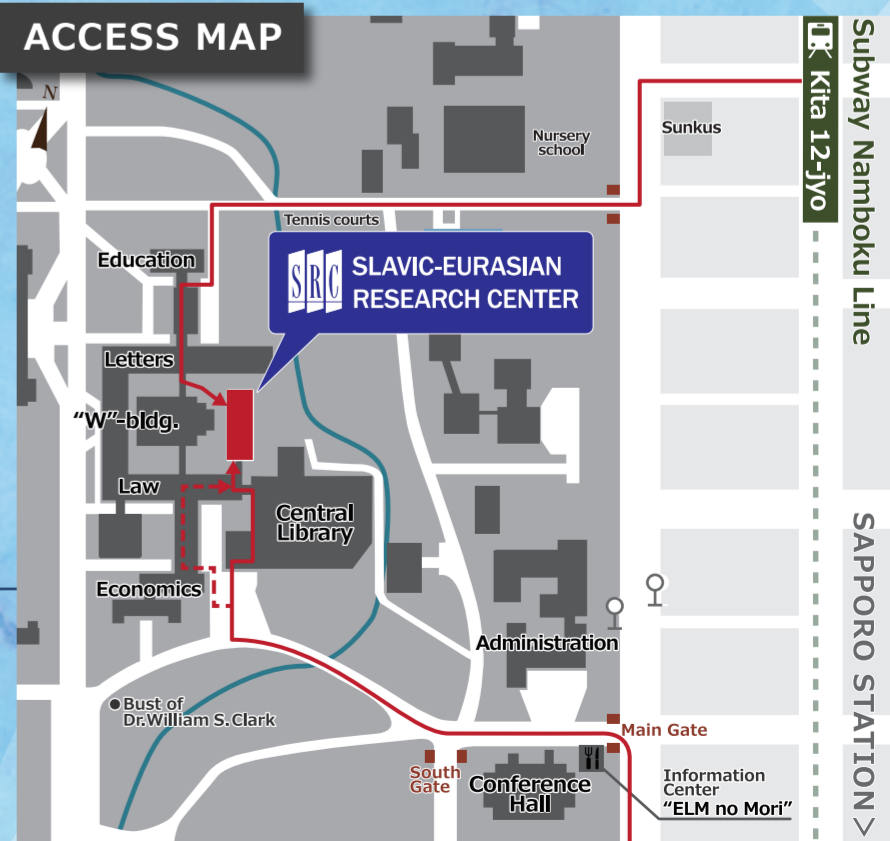

主催 北海道大学 スラブ・ユーラシア研究センター

〒060-0809 札幌市北区北9条西7丁目
電話 | 011-706-2388 (直通) ※土日祝を除く FAX | 011-706-4952
E-MAIL | src@slav.hokudai.ac.jp URL | <http://src-h.slav.hokudai.ac.jp/>

共催 フィンランドとの二国間交流事業共同研究「ロシア最後のエネルギー・フロンティア：
極北地域の持続的発展への挑戦」(日本学術振興会、フィンランドアカデミー)

後援 地域研究コンソーシアム、北海道大学北極域研究センター