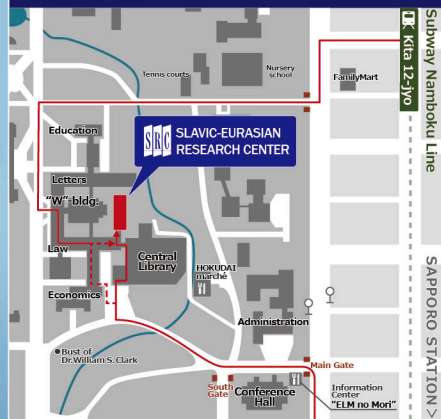

Registration deadline 24:00 (JST) on July. 7

ACCESS MAP

Room 403, Slavic-Eurasian
Research Center [SRC],
Hokkaido University, Japan